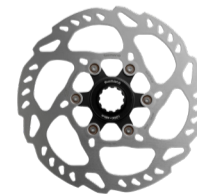

SHIMANO

Mountain Bike Disc Brake Pads & Rotor 4 Piston

XTR

SHIMANO DEORE XT

SLX

SHIMANO DEORE

Brake Calliper

BR-M9120

Metal

Without fin

D02S

With fin

N04C

Rotor

Center Lock
140mm
160mm
180mm
203mm

RT-MT900

Center Lock
140mm
160mm
180mm
203mm

RT-MT800

Center Lock
140mm
160mm
180mm
203mm

SM-RT70

Center Lock
160mm
180mm
203mm

SM-RT64

6 Bolt
160mm
180mm
203mm

SM-RT66