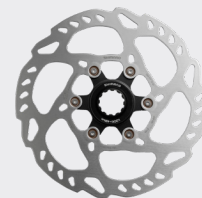

Mountain Bike Disc Brake Pads & Rotor 2 Piston

XTR

SHIMANO DEORE XT

SLX

SHIMANO DEORE

Brake Calliper

BR-M9100

BR-M8100

J03A

Metal

K04TI

Without fin

G04S

With fin

J04C

Rotor

CenterLock
140mm
160mm
180mm
203mm

RT-MT900

CenterLock
140mm
160mm
180mm
203mm

RT-MT800

CenterLock
140mm
160mm
180mm
203mm

SM-RT70

CenterLock
160mm
180mm
203mm

SM-RT64

6 Bolt
160mm
180mm
203mm

SM-RT66