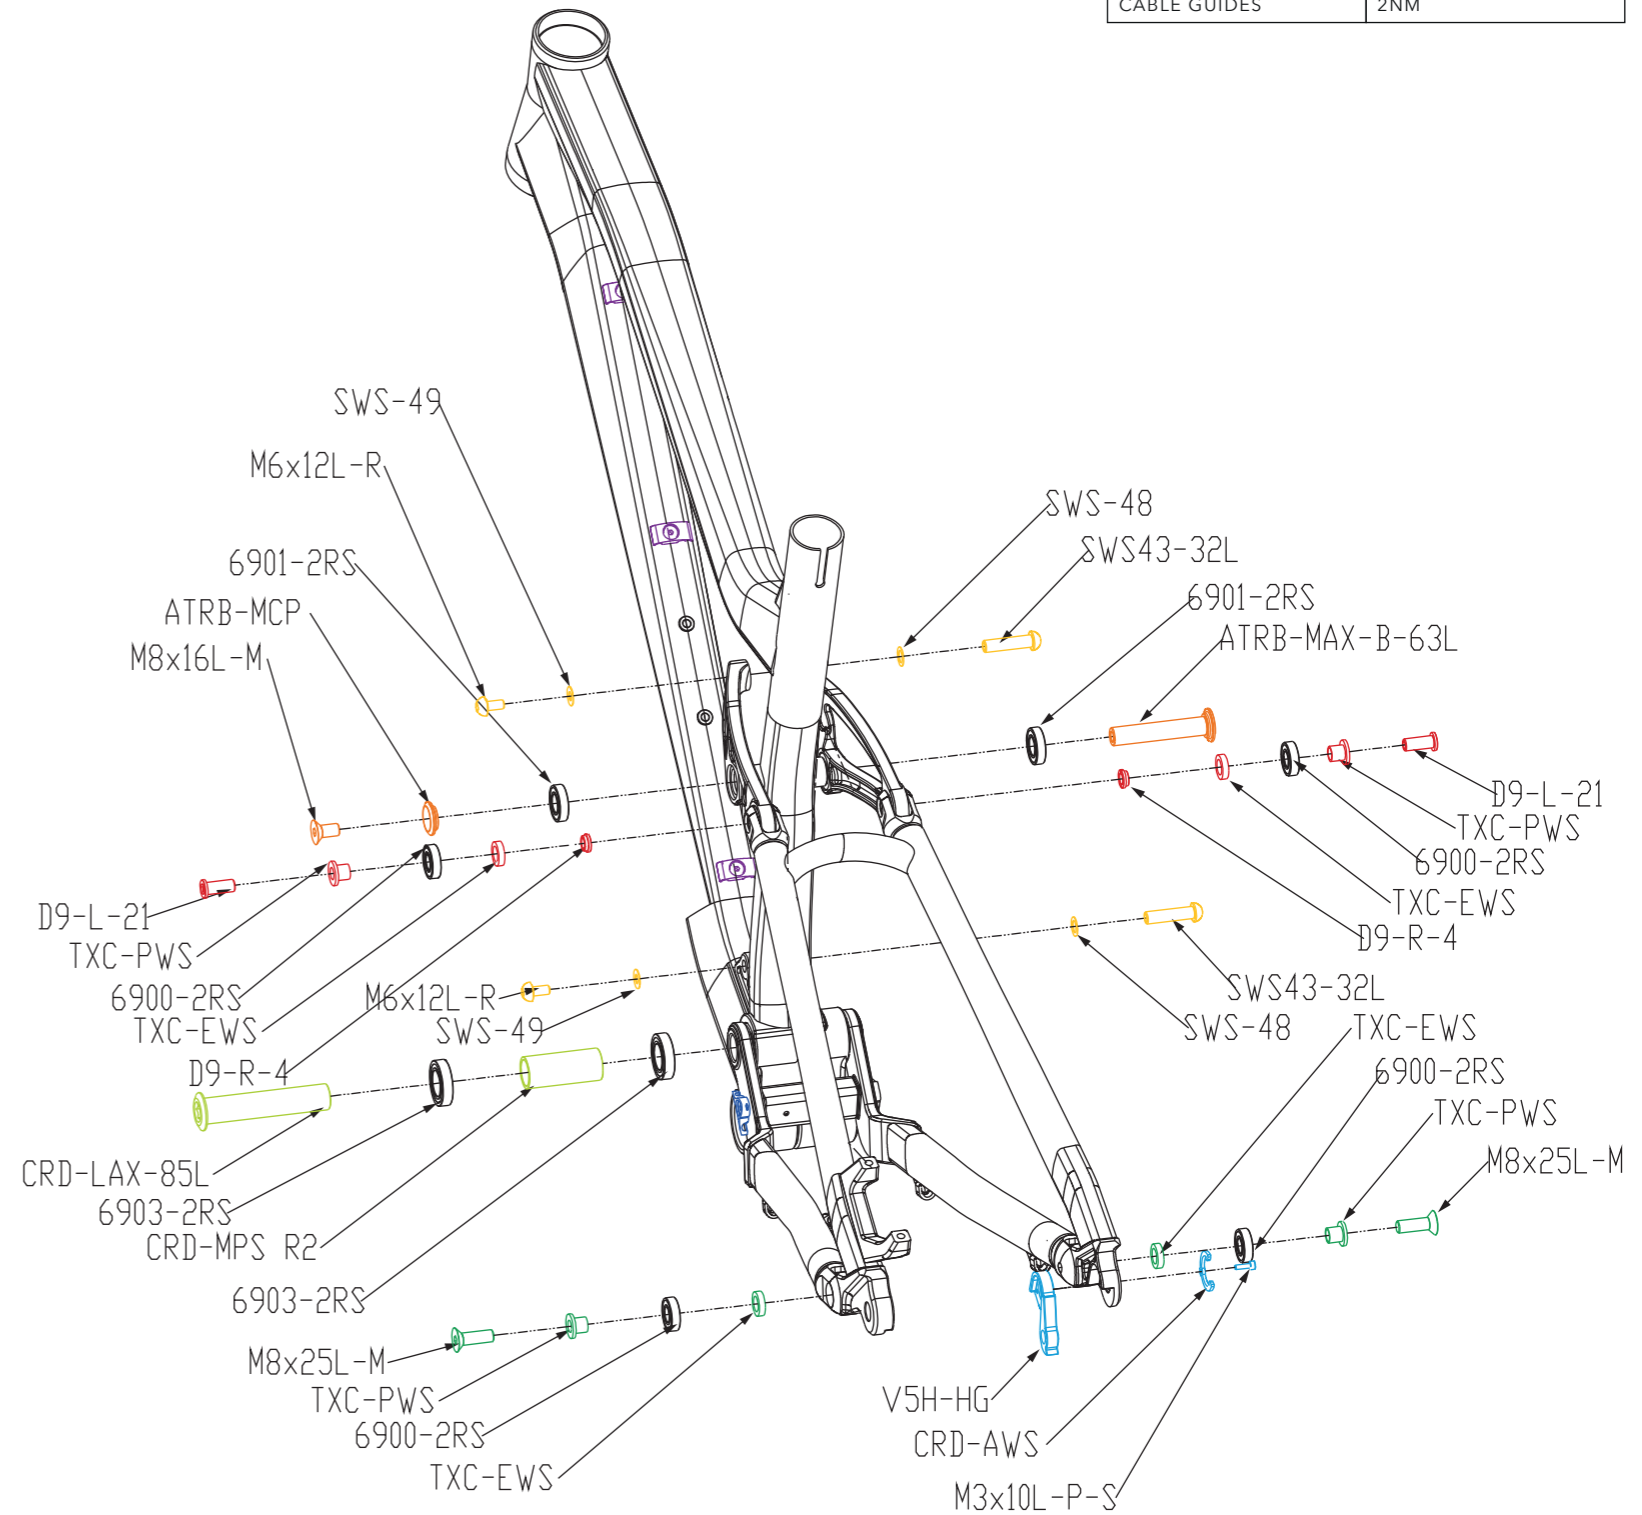

RECOMMENDED TORQUE VALUES	
SHOCK BOLTS	10NM
V-LINK PIVOT	8NM
V-LINK SEAT STAYS	10NM
HORST LINK	10NM
MAIN PIVOT	24NM
HANGER	3NM
CABLE GUIDES	2NM

VITUS DESCRIPTION	MANUFACTURE PART #	QTY	DESCRIPTION
V-LINK SEAT STAY PIVOT KIT	SWS43-32L	1	KIT TO REPLACE THE BOLT, WASHER, SPACER & THREADED ELEMENT OF THE REAR PIVOT ON THE SUSPENSION LINKAGE ON ALL MYTHIQUE 27 & 29 FRAMES. THIS KIT IS ONLY FOR 1 SIDE. 2 KITS ARE REQUIRED PER FRAME. NO BEARINGS INCLUDED.
	TXC-PWS	1	
	TXC-EWS	1	
	D9-R-4	1	
	D9-R-21	1	
V-LINK SEAT TUBE PIVOT KIT	ATRB-MAX-B-63L	1	KIT TO REPLACE THE BOLT, WASHER, SPACER & THREADED ELEMENT OF THE MAIN PIVOTS ON THE SUSPENSION LINKAGE ON ALL MYTHIQUE 27 & 29 FRAMES. NO BEARINGS INCLUDED.
	ATRB-MCP	1	
	M8X16L-M	1	
SHOCK BOLT KIT	SWS43-32L	1	KIT TO REPLACE THE BOLT, WASHER, SPACER & THREADED ELEMENT OF THE SHOCK MOUNTING HARDWARE ON ALL MYTHIQUE 27 & 29 FRAMES. THIS KIT IS ONLY FOR 1 END OF THE SHOCK. 2 KITS ARE REQUIRED PER FRAME. NO BEARINGS OR SHOCK HARDWARE INCLUDED.
	SWS-48	1	
	SWS-49	1	
	M6X12L-R	1	
MAIN PIVOT KIT	CRD-LAX-85L	1	KIT TO REPLACE THE AXLE & NUT FOR THE MAIN PIVOT FOR ALL MYTHIQUE 27 & 29 FRAMES. NO BEARINGS INCLUDED.
	NUT	1	
	CRD-MPS-R2	1	
HORST LINK KIT	M8X25L-M	1	KIT TO REPLACE THE BOLT & SPACERS OF THE CHAINSTAY/SEATSTAY PIVOT ON ALL MYTHIQUE 27 & 29 FRAMES. THIS KIT IS ONLY FOR 1 SIDE. 2 KITS ARE REQUIRED PER FRAME. NO BEARINGS INCLUDED.
	TXC-PWS	1	
	TXC-EWS	1	
HANGER 30 - MYTHIQUE 2020	V5H-HG	1	DERAILEUR HANGER KIT FOR ALL MYTHIQUE FRAMES INCLUDES THE AXLE NUT RETAINING C CLIP AND BOLT
	M3X10L-P-S	1	
	CRD-AWS	1	
SINGLE CABLE GUIDE KIT	611-025V5-000	1	KIT TO REPLACE THE SINGLE CABLE GUIDE & BOLT ON A VITUS FRAME. THIS KIT ONLY CONTAINS 1 CABLE GUIDE.
	M5X16L-M	1	
TRIPLE CABLE GUIDE KIT	13-143-183-1-991103	1	KIT TO REPLACE THE TRIPLE CABLE GUIDE & BOLT ON A VITUS FRAME. THIS KIT ONLY CONTAINS 1 CABLE GUIDE.
	M5X16L-M	1	
CHAINSTAY PROTECTOR KIT	NOT ON DRAWING	-	KIT TO REPLACE BOTH THE CHAINSTAY & SEATSTAY PROTECTORS ON ALL MYTHIQUE 27 & 29 FRAMES.