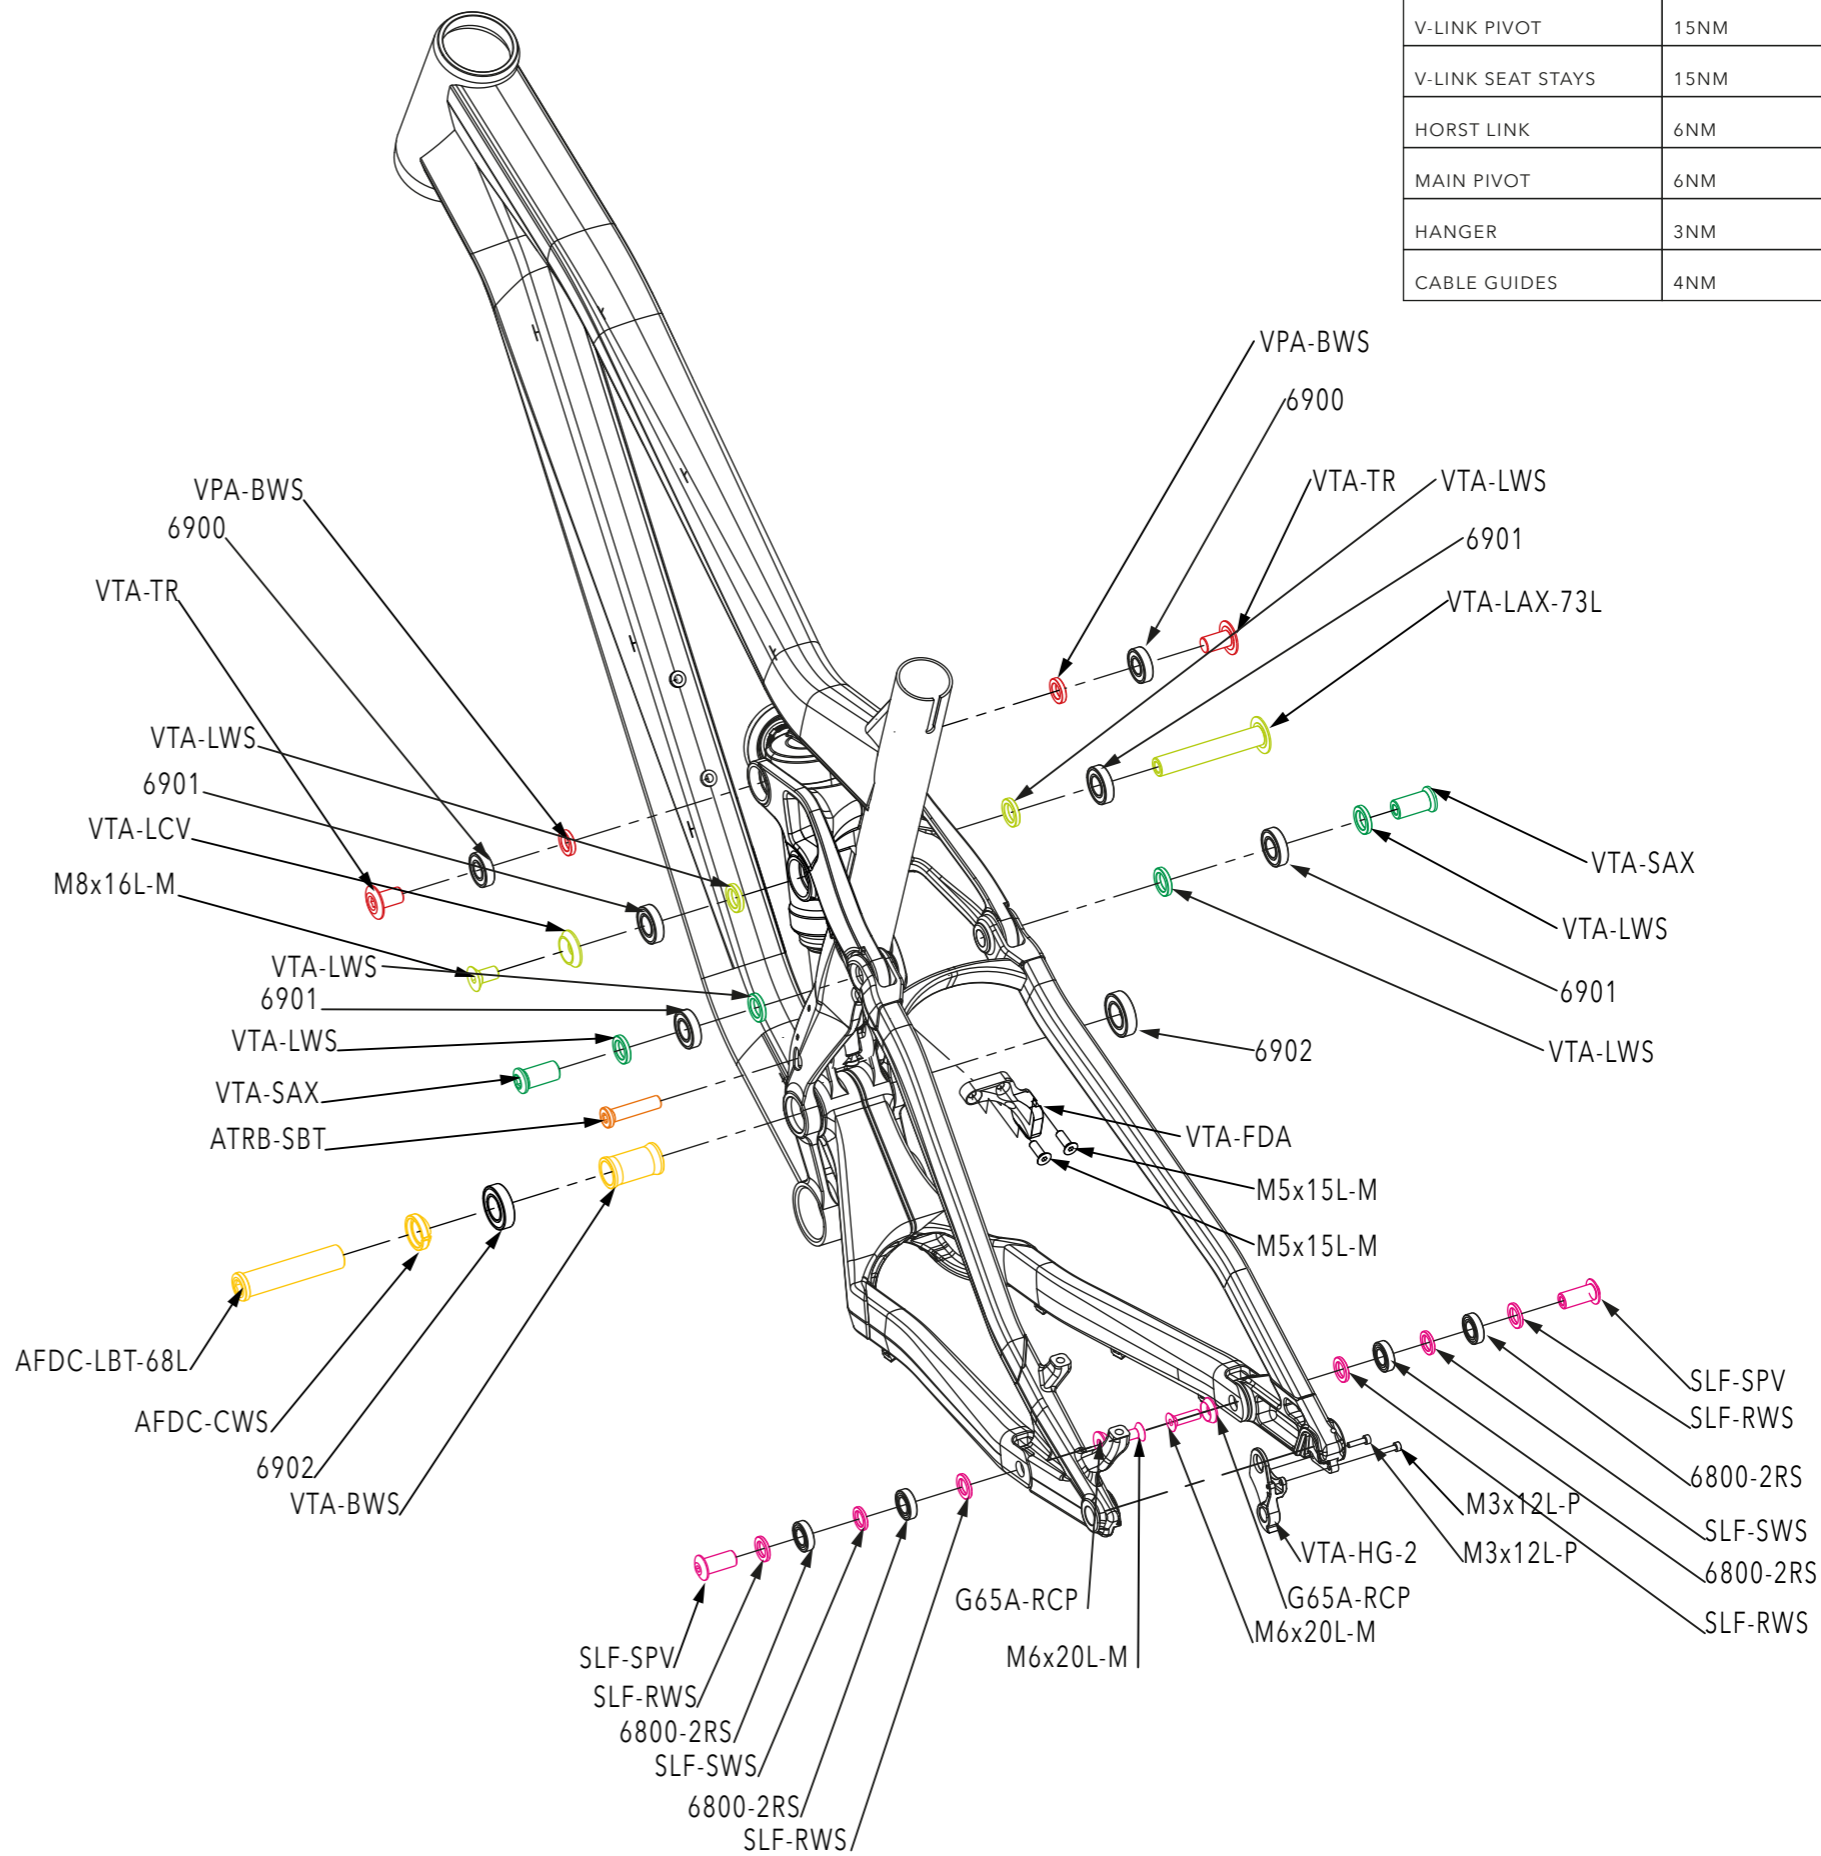

RECCOMENDED TORQUE VALUES	
SHOCK BOLTS	15NM
V-LINK PIVOT	15NM
V-LINK SEAT STAYS	15NM
HORST LINK	6NM
MAIN PIVOT	6NM
HANGER	3NM
CABLE GUIDES	4NM

VITUS DESCRIPTION	MANUFACTURE PART #	QTY	DESCRIPTION
TRUNNION MOUNT SHOCK BOLT KIT 2018+	VTA-TR	1	ALL VITUS FRAMES WITH TRUNNION MOUNT SHOCKS DOMINER 2019 ESCARPE/SOMMET 2018 SOMMET 29 2020 ESOMMET 2018
	VPA-BWS	1	
HORST LINK KIT	ATRB-SBT	1	THIS IS A SINGLE SHOCK BOLT FOR THE FOLLOWING VITUS SUSPENSION FRAMES ESCARPE 2015-2017 - REPLACEMENT FOR BOTH TOP AND BOTTOM SHOCK BOLTS SOMMET 2015-2017 - REPLACEMENT FOR BOTH TOP AND BOTTOM SHOCK BOLTS DOMINER 2016-2018 - REPLACEMENT FOR BOTH TOP AND BOTTOM SHOCK BOLTS ESCARPE 2018+ (SEE NOTE BELOW) SOMMET 2018+ (SEE NOTE BELOW) ESOMMET 2018+ (SEE NOTE BELOW) - REPLACEMENT FOR BOTTOM SHOCK BOLT (TO REPLACE THE TOP SHOCK BOLT PLEASE USE TRUNNION MOUNT SHOCK BOLT KIT 2018+)
MAIN PIVOT KIT	VTA-LBT-68	1	IF THE PARTS YOU ORDER WITH FRAMES ORDERS (MASS PRODUCTION), THERE IS NO MOQ ISSUE BECAUSE FRAME Q'TY NEED TO REACH MOQ.
	AFDC-CWS	1	
	VTA-BWS	1	
V-LINK PIVOT KIT	B227(M8*16L)	1	KIT TO REPLACE THE BOLT, WASHER, SPACERS & THREADED ELEMENT OF THE MAIN PIVOT ON THE SUSPENSION LINKAGE. NO BEARINGS INCLUDED.
	VTA-LCV	1	
	VTA-LWS	2	
	VTA-LAX-73L	1	
V-LINK SEATSTAY KIT	VTA-SAX	2	KIT TO REPLACE THE BOLT & SPACERS OF THE REAR PIVOT ON THE SUSPENSION LINKAGE. THIS KIT IS FOR BOTH SIDES. 1 KIT REQUIRED PER FRAME. NO BEARINGS INCLUDED.
	VTA-LWS	4	
ESCARPE 275 / SOMMET 275 CS/SS PROTECTOR KIT	NOT ON DRAWING	-	KIT TO REPLACE BOTH THE CHAINSTAY & SEATSTAY PROTECTORS ON ESCARPE & SOMMET 27.5" FRAMES.
ESCARPE 29 / SOMMET 29 CS/SS PROTECTOR KIT	NOT ON DRAWING	-	KIT TO REPLACE BOTH THE CHAINSTAY & SEATSTAY PROTECTORS ON ESCARPE & SOMMET 29" FRAMES.
HANGER 2 -SENTIER ESCARPE SOMMET 2018-19	VTA-HG-2	1	DERAILEUR HANGER KIT CONTAINING A HANGER AND 2 MOUNTING BOLTS.
	M3x12L-P	2	
ESCARPE - SOMMET HORST LINK KIT	M6*20L	2	KIT TO REPLACE THE BOLT, WASHER, SPACERS & THREADED AXLE OF THE REAR PIVOT ON THE SUSPENSION LINKAGE ON ALL ESCARPE & SOMMET 2015 & 2108 FRAMES. THIS KIT IS FOR BOTH SIDES (2 SETS OF PARTS).
	G65A-RCP-JY001	2	
	SLF-RWS #7075	4	
	SLF-SWS #7075	2	
	SLF-SPV #7075	2	